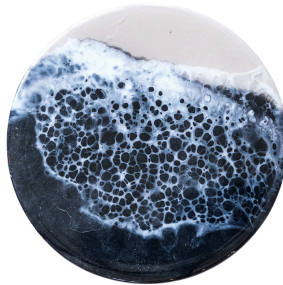

VH-MB-005 \$30 WHLSE

DEEP ATLANTIC BLUE

Rich, deep navy hues with striking wave patterns inspired by the mysterious depths of the Atlantic.

VH-DAB-002 \$30 WHLSE

CARRIBBEAN BLUE

Bright and lively aqua tones that capture the crystal-clear waters of the Caribbean seas.

set of 4 coasters

GLOWING SUNSETS

A warm blend of fiery oranges, yellows, and red, capturing the breathtaking hues of a sunset.

VH-GS-007 \$30 WHLSE

BLACK SEA

Dramatic black resin with subtle wave-like textures, evoking the mystery and allure of the deep sea at night.