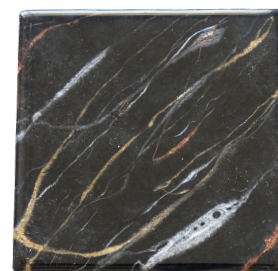

set of 4 coasters

GLOWING SUNSETS

A warm blend of fiery oranges, yellows, and red, capturing the breathtaking hues of a sunset.

VH-GS-007 \$30 WHLSE

BLACK SEA

Dramatic black resin with subtle wave-like textures, evoking the mystery and allure of the deep sea at night.

VH-CF-010 \$27.5 WHLSE

COTTON CANDY SUNRISE

A dreamy palette of soft pinks, purples, and blues inspired by the magical colors of a morning sky.

VH-CCS-011 \$30 WHLSE

METALLIC CORAL REEF

A vibrant mix of coral hues and metallic accents, reflecting the beauty of underwater treasures.

VH-MCR-016 \$27.5 WHLSE

TIMELESS ELEGANCE COLLECTION: MARBLE AND METALLIC RESIN COASTERS

set of 4 coasters

GREEN MARBLE

A stunning fusion of deep greens and soft white veins, creating a timeless marble-inspired design.

VH-GM-013 \$27.5 WHLSE

MERLOT MADNESS

Rich maroon and gold swirls come together for a bold and luxurious statement piece.

VH-MM-014 \$27.5 WHLSE

METALLIC BLACK STRIPES

Sleek black resin accented with shimmering metallic stripes, offering a modern and edgy look.