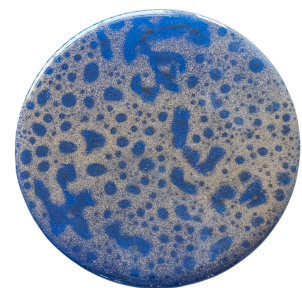

set of 4 coasters

GLOWING SUNSETS

A warm blend of fiery oranges, yellows, and red, capturing the breathtaking hues of a sunset.

VH-GS-007 \$30 WHLSE

BLACK SEA

Dramatic black resin with subtle wave-like textures, evoking the mystery and allure of the deep sea at night.

VH-BS-008 \$30 WHLSE

COBWEB COASTER

Intriguing black and white patterns, creating a delicate, web-like design for an elegant, spooky vibe.

VH-CW-012 \$27.5 WHLSE

CAMPFIRE COASTER

Vibrant red, orange, and amber tones layered to reflect the warmth and glow of a crackling campfire.

VH-CF-010 \$27.5 WHLSE

COTTON CANDY SUNRISE

A dreamy palette of soft pinks, purples, and blues inspired by the magical colors of a morning sky.

VH-CCS-011 \$30 WHLSE

METALLIC CORAL REEF

A vibrant mix of coral hues and metallic accents, reflecting the beauty of underwater treasures.