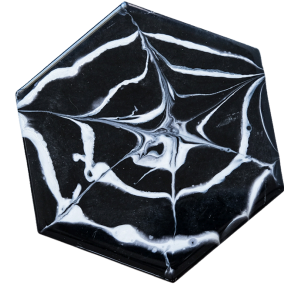

set of 4 coasters

GLOWING SUNSETS

A warm blend of fiery oranges, yellows, and red, capturing the breathtaking hues of a sunset.

VH-GS-007 \$30 WHLSE

BLACK SEA

Dramatic black resin with subtle wave-like textures, evoking the mystery and allure of the deep sea at night.

VH-BS-008 \$30 WHLSE

COBWEB COASTER

Intriguing black and white patterns, creating a delicate, web-like design for an elegant, spooky vibe.

VH-CW-012 \$27.5 WHLSE

CAMPFIRE COASTER

Vibrant red, orange, and amber tones layered to reflect the warmth and glow of a crackling campfire.

VH-CF-010 \$27.5 WHLSE

COTTON CANDY SUNRISE

A dreamy palette of soft pinks, purples, and blues inspired by the magical colors of a morning sky.

VH-CCS-011 \$30 WHLSE

METALLIC CORAL REEF

A vibrant mix of coral hues and metallic accents, reflecting the beauty of underwater treasures.