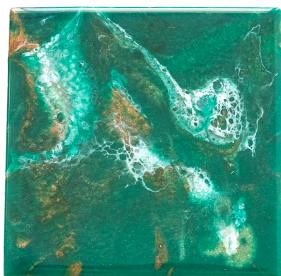

VH-BS-008 \$30 WHLSE

COBWEB COASTER

Intriguing black and white patterns, creating a delicate, web-like design for an elegant, spooky vibe.

VH-CW-012 \$27.5 WHLSE

CAMPFIRE COASTER

Vibrant red, orange, and amber tones layered to reflect the warmth and glow of a crackling campfire.

VH-CF-010 \$27.5 WHLSE

COTTON CANDY SUNRISE

A dreamy palette of soft pinks, purples, and blues inspired by the magical colors of a morning sky.

VH-CCS-011 \$30 WHLSE

METALLIC CORAL REEF

A vibrant mix of coral hues and metallic accents, reflecting the beauty of underwater treasures.

VH-MCR-016 \$27.5 WHLSE

TIMELESS ELEGANCE COLLECTION: MARBLE AND METALLIC RESIN COASTERS

set of 4 coasters

GREEN MARBLE

A stunning fusion of deep greens and soft white veins, creating a timeless marble-inspired design.

VH-GM-013 \$27.5 WHLSE

MERLOT MADNESS

Rich maroon and gold swirls come together for a bold and luxurious statement piece.

VH-MM-014 \$27.5 WHLSE

METALLIC BLACK STRIPES

Sleek black resin accented with shimmering metallic stripes, offering a modern and edgy look.