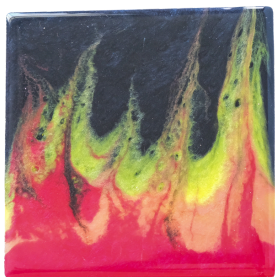

set of 4 coasters

GLOWING SUNSETS

A warm blend of fiery oranges, yellows, and red, capturing the breathtaking hues of a sunset.

VH-GS-007 \$30 WHLSE

BLACK SEA

Dramatic black resin with subtle wave-like textures, evoking the mystery and allure of the deep sea at night.

VH-BS-008 \$30 WHLSE

COBWEB COASTER

Intriguing black and white patterns, creating a delicate, web-like design for an elegant, spooky vibe.

VH-CW-012 \$27.5 WHLSE

CAMPFIRE COASTER

Vibrant red, orange, and amber tones layered to reflect the warmth and glow of a crackling campfire.

VH-CF-010 \$27.5 WHLSE

COTTON CANDY SUNRISE

A dreamy palette of soft pinks, purples, and blues inspired by the magical colors of a morning sky.

VH-CCS-011 \$30 WHLSE

METALLIC CORAL REEF

A vibrant mix of coral hues and metallic accents, reflecting the beauty of underwater treasures.