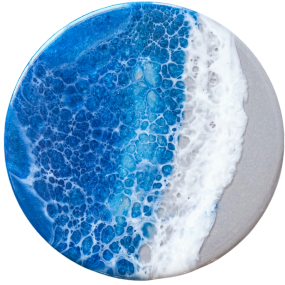

OCEAN SERENITY COLLECTION: HANDCRAFTED BLUE RESIN COASTERS

set of 4 coasters using premium resin
color of sand may vary from shades of gray to tan

LAKESIDE BLUE

A tranquil blend of soft blues and whites, evoking the serene beauty of calm lakeside waters.

VH-LB-001 \$30 WHLSE

SOUNDSIDE BLUE

A refreshing mix of vibrant blues and white foam, reminiscent of breezy coastal sounds.

VH-SSB-003 \$30 WHLSE

MEDITERRANEAN BLUE

A vivid blend of Mediterranean-inspired azure and sandy white for a sunny coastal feel.

VH-MB-005 \$30 WHLSE

DEEP ATLANTIC BLUE

Rich, deep navy hues with striking wave patterns inspired by the mysterious depths of the Atlantic.

VH-DAB-002 \$30 WHLSE

CARRIBBEAN BLUE

Bright and lively aqua tones that capture the crystal-clear waters of the Caribbean seas.

VH-MBS-015 \$27.5 WHLSE

WHITE MARBLE

Classic white resin with elegant gray veining, perfectly mimicking the timeless appeal of marble.

VH-WM-017 \$27.5 WHLSE

BRAZILIAN BAHIA BLUE MARBLE

Intricate swirls of blues and whites mimic the elegant patterns of marble with a coastal twist.