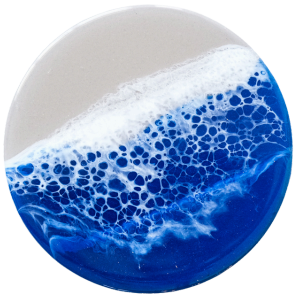

OCEAN SERENITY COLLECTION: HANDCRAFTED BLUE RESIN COASTERS

set of 4 coasters using premium resin
color of sand may vary from shades of gray to tan

LAKESIDE BLUE

A tranquil blend of soft blues and whites, evoking the serene beauty of calm lakeside waters.

VH-LB-001 \$30 WHLSE

SOUNDSIDE BLUE

A refreshing mix of vibrant blues and white foam, reminiscent of breezy coastal sounds.

VH-SSB-003 \$30 WHLSE

MEDITERRANEAN BLUE

A vivid blend of Mediterranean-inspired azure and sandy white for a sunny coastal feel.

VH-MB-005 \$30 WHLSE

DEEP ATLANTIC BLUE

Rich, deep navy hues with striking wave patterns inspired by the mysterious depths of the Atlantic.

VH-DAB-002 \$30 WHLSE

CARRIBBEAN BLUE

Bright and lively aqua tones that capture the crystal-clear waters of the Caribbean seas.

VH-MBS-015 \$27.5 WHLSE

WHITE MARBLE

Classic white resin with elegant gray veining, perfectly mimicking the timeless appeal of marble.

VH-WM-017 \$27.5 WHLSE

BRAZILIAN BAHIA BLUE MARBLE

Intricate swirls of blues and whites mimic the elegant patterns of marble with a coastal twist.