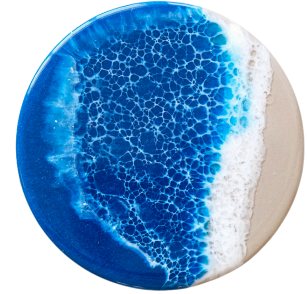

BAYSIDE BLUE

A soft, soothing blue palette with gentle wave designs, inspired by peaceful bayside retreats.

VH-BSB-006 $30 WHLSE