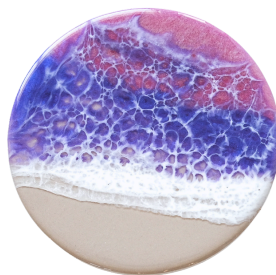

set of 4 coasters

GLOWING SUNSETS

A warm blend of fiery oranges, yellows, and red, capturing the breathtaking hues of a sunset.

VH-GS-007 \$30 WHLSE

BLACK SEA

Dramatic black resin with subtle wave-like textures, evoking the mystery and allure of the deep sea at night.

VH-BS-008 \$30 WHLSE

COBWEB COASTER

Intriguing black and white patterns, creating a delicate, web-like design for an elegant, spooky vibe.

VH-CW-012 \$27.5 WHLSE

CAMPFIRE COASTER

Vibrant red, orange, and amber tones layered to reflect the warmth and glow of a crackling campfire.

VH-CF-010 \$27.5 WHLSE

COTTON CANDY SUNRISE

A dreamy palette of soft pinks, purples, and blues inspired by the magical colors of a morning sky.

VH-CCS-011 \$30 WHLSE

METALLIC CORAL REEF

A vibrant mix of coral hues and metallic accents, reflecting the beauty of underwater treasures.